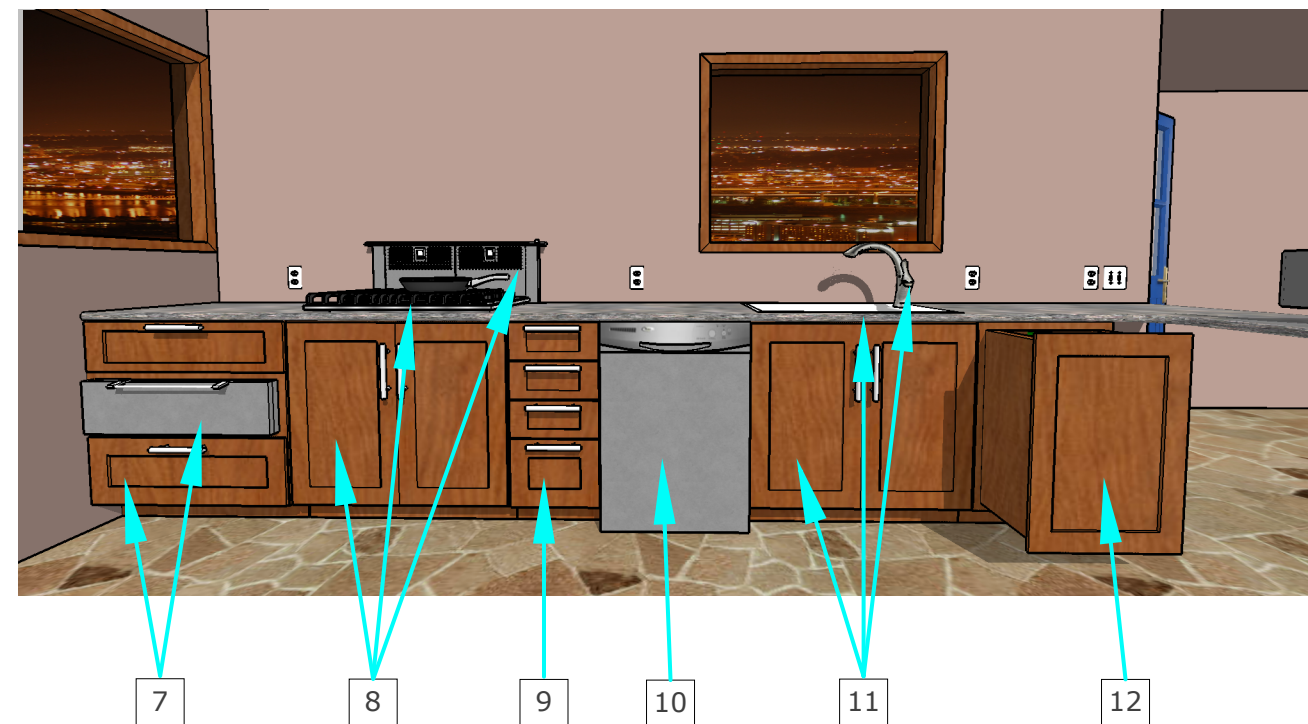

- | | |
|--|--|
| <ol style="list-style-type: none"> 1. W3621 BUTT FE, PULL 3360SN • WRC3615 FE, N/A • SGH36U, N/A • B21 FA2FWT FE, PULL 3360SN • SINK; Kohler, K-6589-U, White • FAUCET; Kohler, K-6335, Vibrant Stainless • BEV REF; Viking, VBCI5150G, Stainless, 3.0 A 2. W2436 BUTT, PULL 3370SN • B21 FA2FWT, PULL 3360SN • BMC27, PULL 3360SN • MICRO; Viking, VMOD241, Stainless, 14.5 A 3. REF; Viking, VCBB5363E, Stainless, 9.9 A • RR96, N/A 4. W3621 BUTT, PULL 3360SN • WCC3615, N/A • DB21 4DWR CD, PULL 3360SN 5. W3636 BUTT, PULL 3370SN • DB36, PULL 3360SN • B15 FAROTD, PULL 3360SN | <ol style="list-style-type: none"> 6. OVD3396 BUTT, PULL 3350SN • OSS33, N/A • OVEN; Viking, VDOF730, Stainless, 50.0 A 7. DB33, PULL 3370SN • WARM DWR; Viking, RVEWD330, Stainless, 3.8 A 8. SB36 BUTT STO, PULL 3360SN • DROTFA36 (installed on site), N/A • CT; Viking, VIC5304B, Stainless, 32.2 A • EXHAUST; Viking, VIPR102, Stainless, 4.0 A • EXHAUST; Viking, VEDV900, Stainless, 5.7 A 9. B15 4DWR KSCC, SDIK15 10. DW; Monogram, ZDT870SSFSS, Stainless, 9.0 A 11. SB36 BUTT STO, PULL 3360SN • DROTFA36 (installed on site) • SINK; Kohler, K-6410-2, White • FAUCET; Kohler, K-6334, Vibrant Stainless 12. BWBT21-2 FH, PULL 3360SN |
|--|--|

2 OVEN WALL ELEVATION

SCALE: 1/2" = 1'-0"

3 SINK WALL ELEVATION

SCALE: 1/2" = 1'-0"

SHEET 1
SKETCHUP FINAL PROJECT
KITCHEN PLAN & ELEVATIONS

Grant Kieser
06/02/15
Intro to SketchUp

4 **DETAIL @ BAR AREA**
NOT TO SCALE

5 **DETAIL @ OVEN**
NOT TO SCALE

6 **DETAIL @ COOKTOP**
NOT TO SCALE

7 **PERSPECTIVE @ EATING BAR**
NOT TO SCALE

8 **ISO VIEW**
SCALE: 1/4" = 1'0"