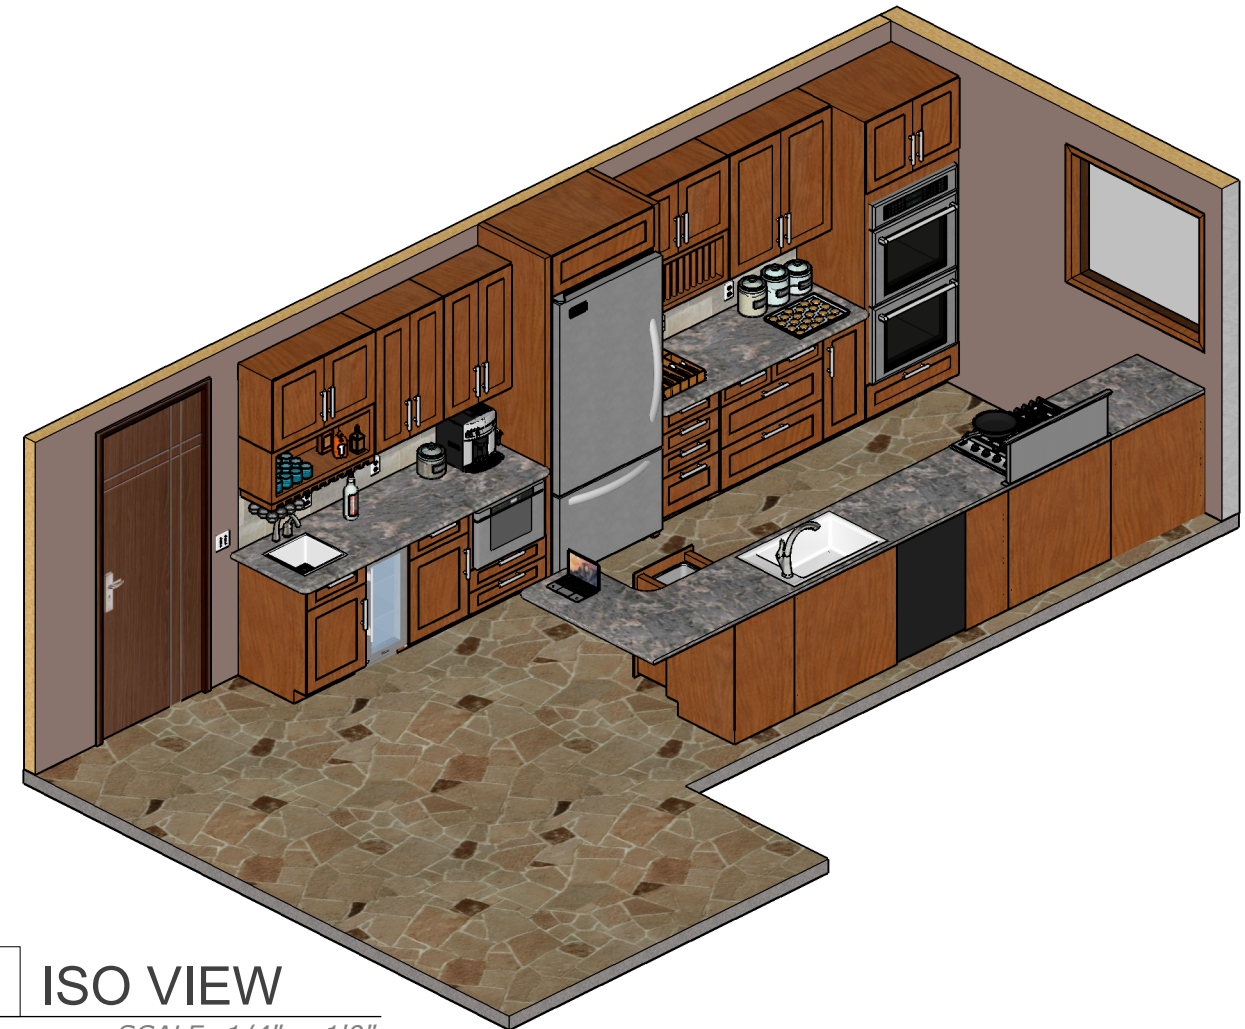

1 FLOOR PLAN

SCALE: 1/4"=1'-0"

SPECIFICATIONS

Appliances noted with appliance name: Appliance specs read: Mfr., Model #, Finish, Amps
Cabinets are all door style: 650F 45MRS (Maple Cognac): Cabinet specs read: SKU, Drawer Pull

2 OVEN WALL ELEVATION

SCALE: 1/2" = 1'-0"

3 SINK WALL ELEVATION

SCALE: 1/2" = 1'-0"

SHEET 1
SKETCHUP FINAL PROJECT
KITCHEN PLAN & ELEVATIONS

Grant Kieser
06/02/15
Intro to SketchUp

4 **DETAIL @ BAR AREA**
NOT TO SCALE

5 **DETAIL @ OVEN**
NOT TO SCALE

6 **DETAIL @ COOKTOP**
NOT TO SCALE

7 **PERSPECTIVE @ EATING BAR**
NOT TO SCALE

8 **ISO VIEW**
SCALE: 1/4" = 1'0"