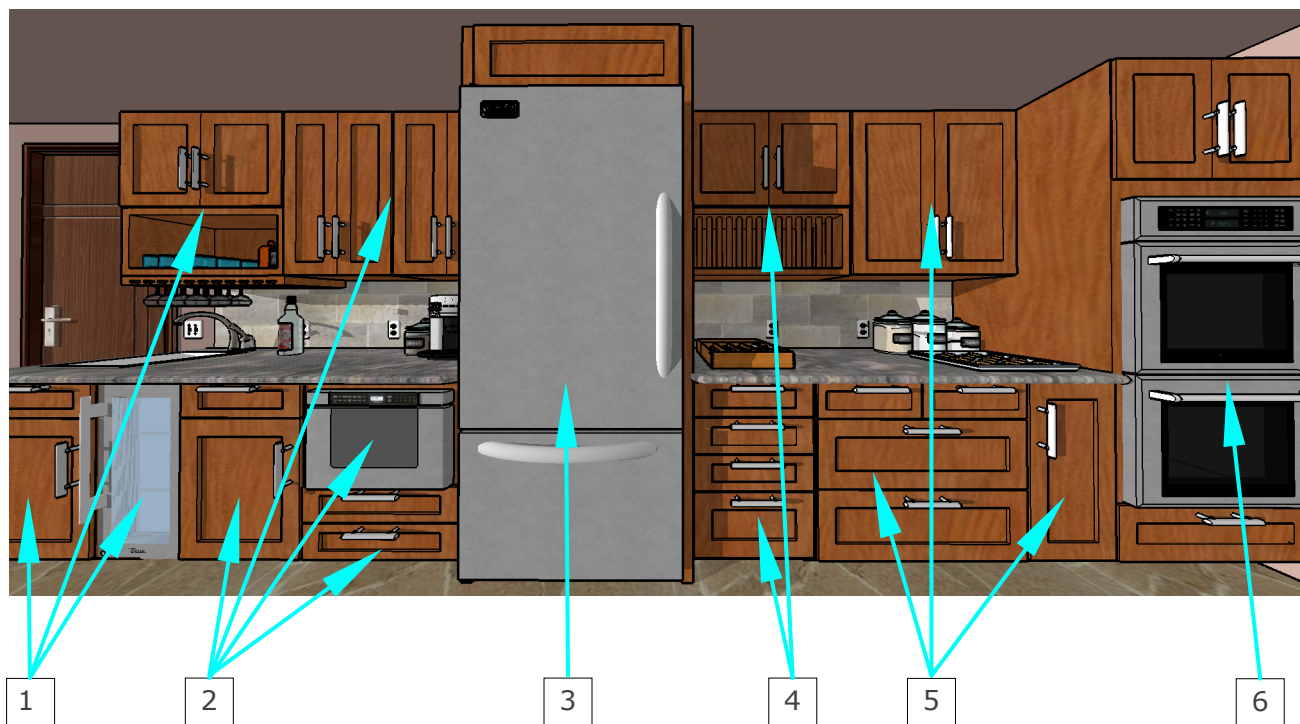

1 FLOOR PLAN

SCALE: 1/4"=1'-0"

SPECIFICATIONS

Appliances noted with appliance name: Appliance specs read: Mfr., Model #, Finish, Amps
Cabinets are all door style: 650F 45MRS (Maple Cognac): Cabinet specs read: SKU, Drawer Pull

2 OVEN WALL ELEVATION

SCALE: 1/2" = 1'-0"

3 SINK WALL ELEVATION

SCALE: 1/2" = 1'-0"

SHEET 1
SKETCHUP FINAL PROJECT
KITCHEN PLAN & ELEVATIONS

Grant Kieser
06/02/15
Intro to SketchUp

4 **DETAIL @ BAR AREA**
NOT TO SCALE

5 **DETAIL @ OVEN**
NOT TO SCALE

6 **DETAIL @ COOKTOP**
NOT TO SCALE

7 **PERSPECTIVE @ EATING BAR**
NOT TO SCALE

8 **ISO VIEW**
SCALE: 1/4" = 1'0"