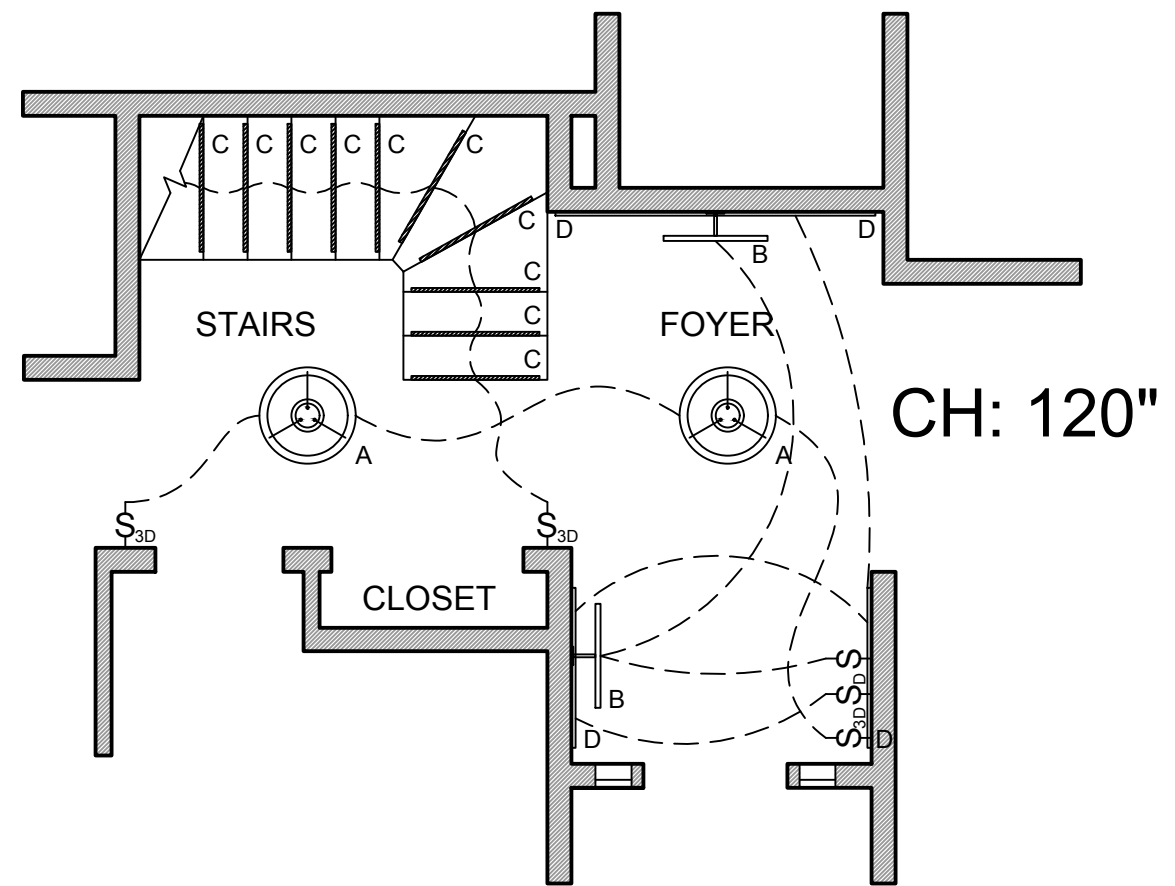

1 Floor Plan
Scale: 1/4"=1'

2 Reflected Ceiling Plan
Scale: 1/4"=1'

Symbol	Tag	Description	Voltage	Mfgr	Finish	SKU	Notes
	A	Round 23.5" LED pendant	120VAC	Elan Fornello	Black	5W164	
	B	Horizon 26" LED Picture Light	120VAC	House Of Troy	Oil Rubbed Bronze	DHLEDZ26	
	C	3' LED Strip Lights	LV	SuperNight	N/A	EBT452	Must be mounted in aluminum channels with diffuser (Y00M92IDZ6), cut to 2'8"
	D	1M LED Strip Lights	LV	SuperNight	N/A	EBT452	Must be mounted in aluminum channels with diffuser (Y00M92IDZ6)
	E	Duplex Outlet	120VAC	N/A	White	N/A	Installed 12" Above Finished Floor

SHEET TITLE
LIGHTING PROJECT #1
A WORLD OF LIGHT

GRANT KIESER
ID 236 - LIGHTING DESIGN
FALL 2015 - PCC

SHEET NO:
1