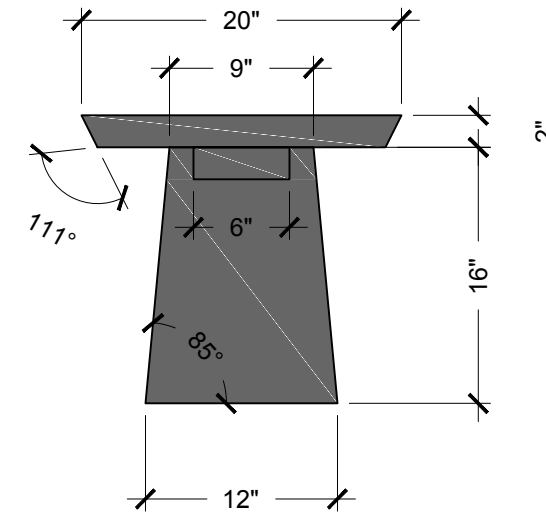

1 FRONT DETAIL
Scale: 1"=1'-0"

2 SIDE DETAIL
Scale: 1"=1'-0"

3 TOP DETAIL
Scale: 1"=1'-0"

SHEET TITLE
**CUSTOM BENCH
DETAIL DRAWING**

**BRIDGETOWN ARTISAN
INTERIOR DESIGN**
GRANT KIESER
2017-03-05

SHEET NO:
1