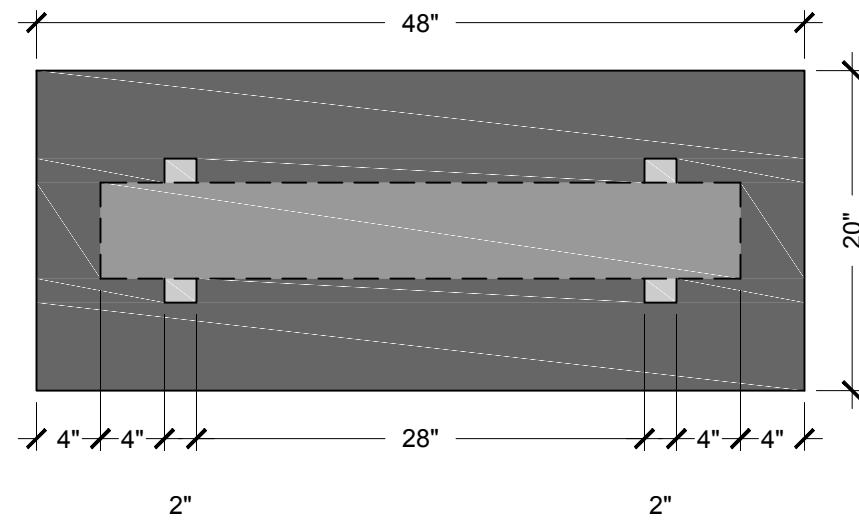

1 FRONT DETAIL
Scale: 1"=1'-0"

2 SIDE DETAIL
Scale: 1"=1'-0"

3 TOP DETAIL
Scale: 1"=1'-0"

SHEET TITLE
**CUSTOM BENCH
DETAIL DRAWING**

**BRIDGETOWN ARTISAN
INTERIOR DESIGN**
GRANT KIESER
2017-03-05

SHEET NO:
1