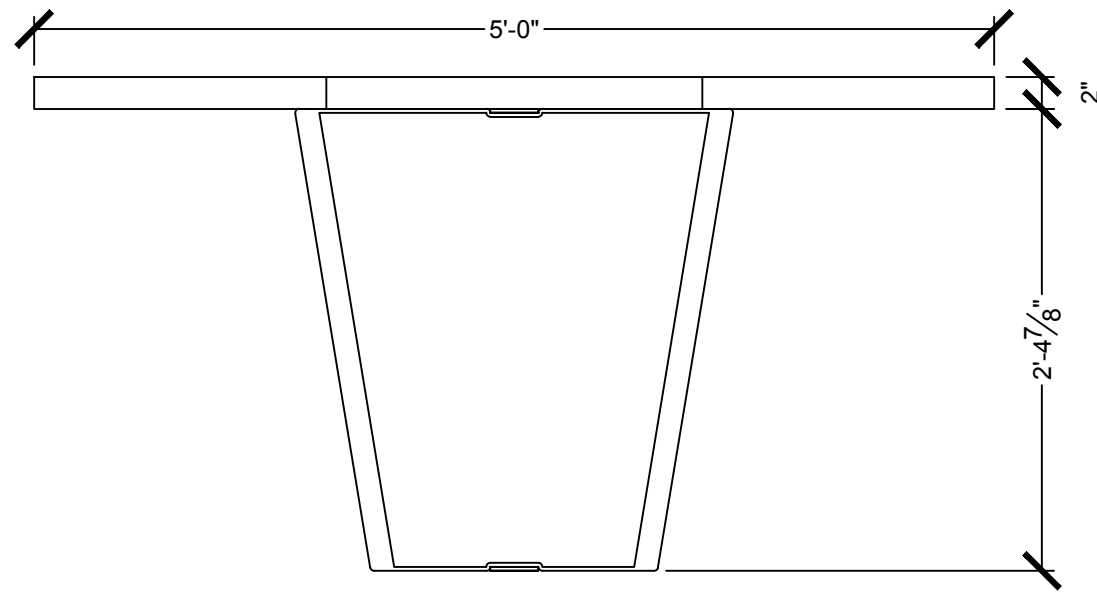

1 TOP VIEW
Scale: 1"=1'-0"

2 SIDE VIEW
Scale: 1"=1'-0"

5 TOP DETAIL
Scale: 6"=1'-0"

6 BOTTOM DETAIL
Scale: 6"=1'-0"

3 FRONT VIEW
Scale: 1"=1'-0"

4 METALWORK DIMENSIONS
Scale: 1"=1'-0"

SHEET TITLE
**WOOD AND STEEL
CUSTOM DINING TABLE**