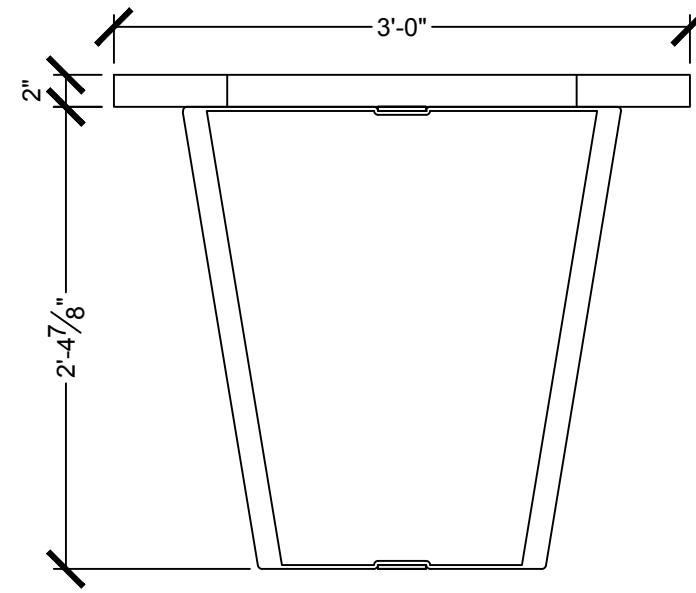

1 TOP VIEW
Scale: 1"=1'-0"

2 SIDE VIEW
Scale: 1"=1'-0"

5 TOP DETAIL
Scale: 6"=1'-0"

6 BOTTOM DETAIL
Scale: 6"=1'-0"

3 FRONT VIEW
Scale: 1"=1'-0"

4 METALWORK DIMENSIONS
Scale: 1"=1'-0"

SHEET TITLE
**WOOD AND STEEL
CUSTOM DINING TABLE**