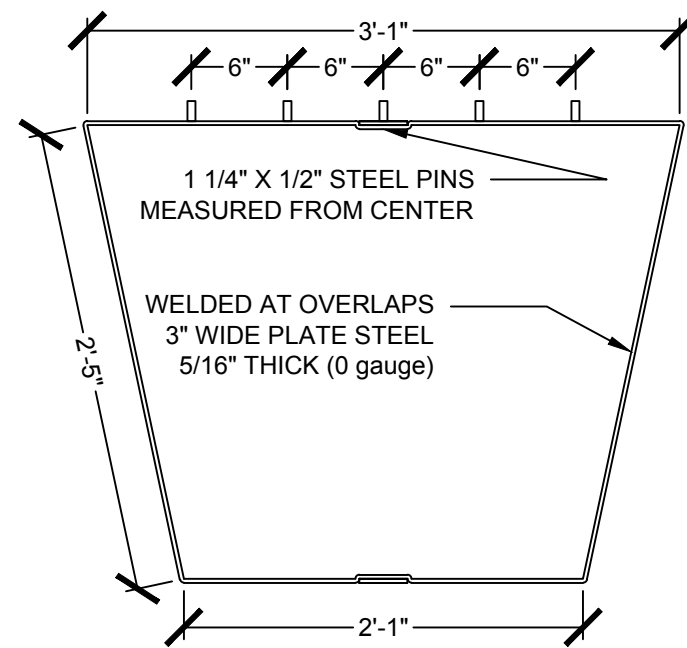

1 TOP VIEW
Scale: 1"=1'-0"

2 SIDE VIEW
Scale: 1"=1'-0"

5 TOP DETAIL
Scale: 6"=1'-0"

6 BOTTOM DETAIL
Scale: 6"=1'-0"

3 FRONT VIEW
Scale: 1"=1'-0"

4 METALWORK DIMENSIONS
Scale: 1"=1'-0"

SHEET TITLE
**WOOD AND STEEL
CUSTOM DINING TABLE**