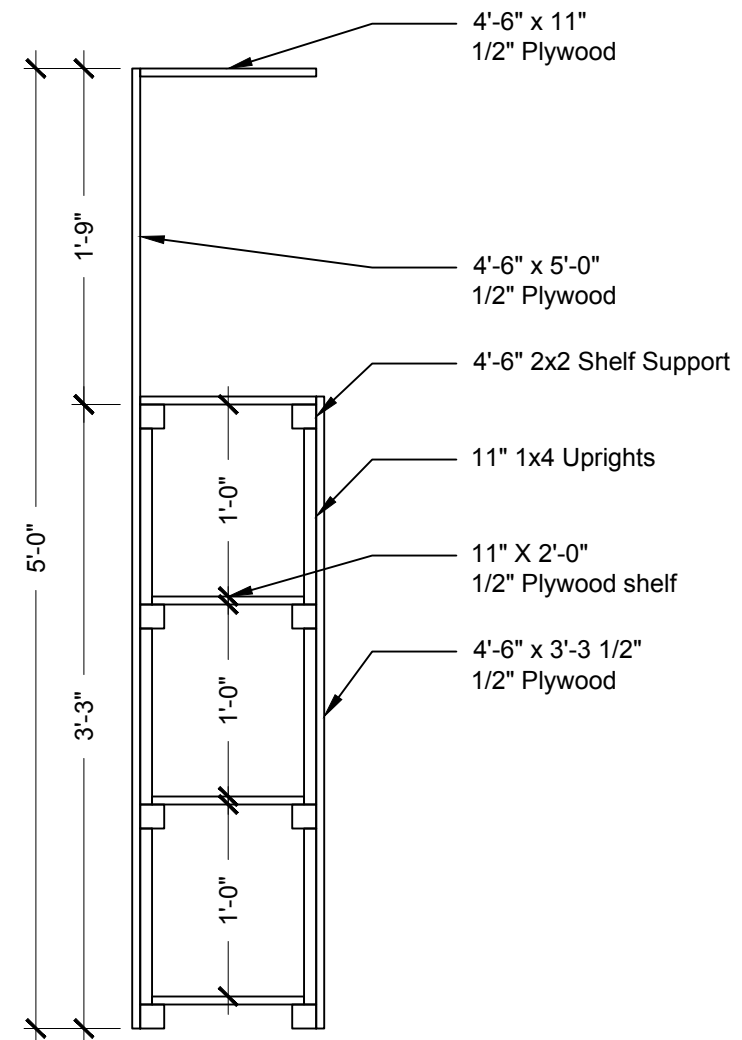

SHEET TITLE
**CUSTOM FURNITURE
HEADBOARD DETAIL**

**BRIDGETOWN ARTISAN
INTERIOR DESIGN**

GRANT KIESER
2017-03-05

SHEET NO:

1

1

FRONT VIEW

Scale: 1"=1'-0"

2

SIDE VIEW

Scale: 1"=1'-0"