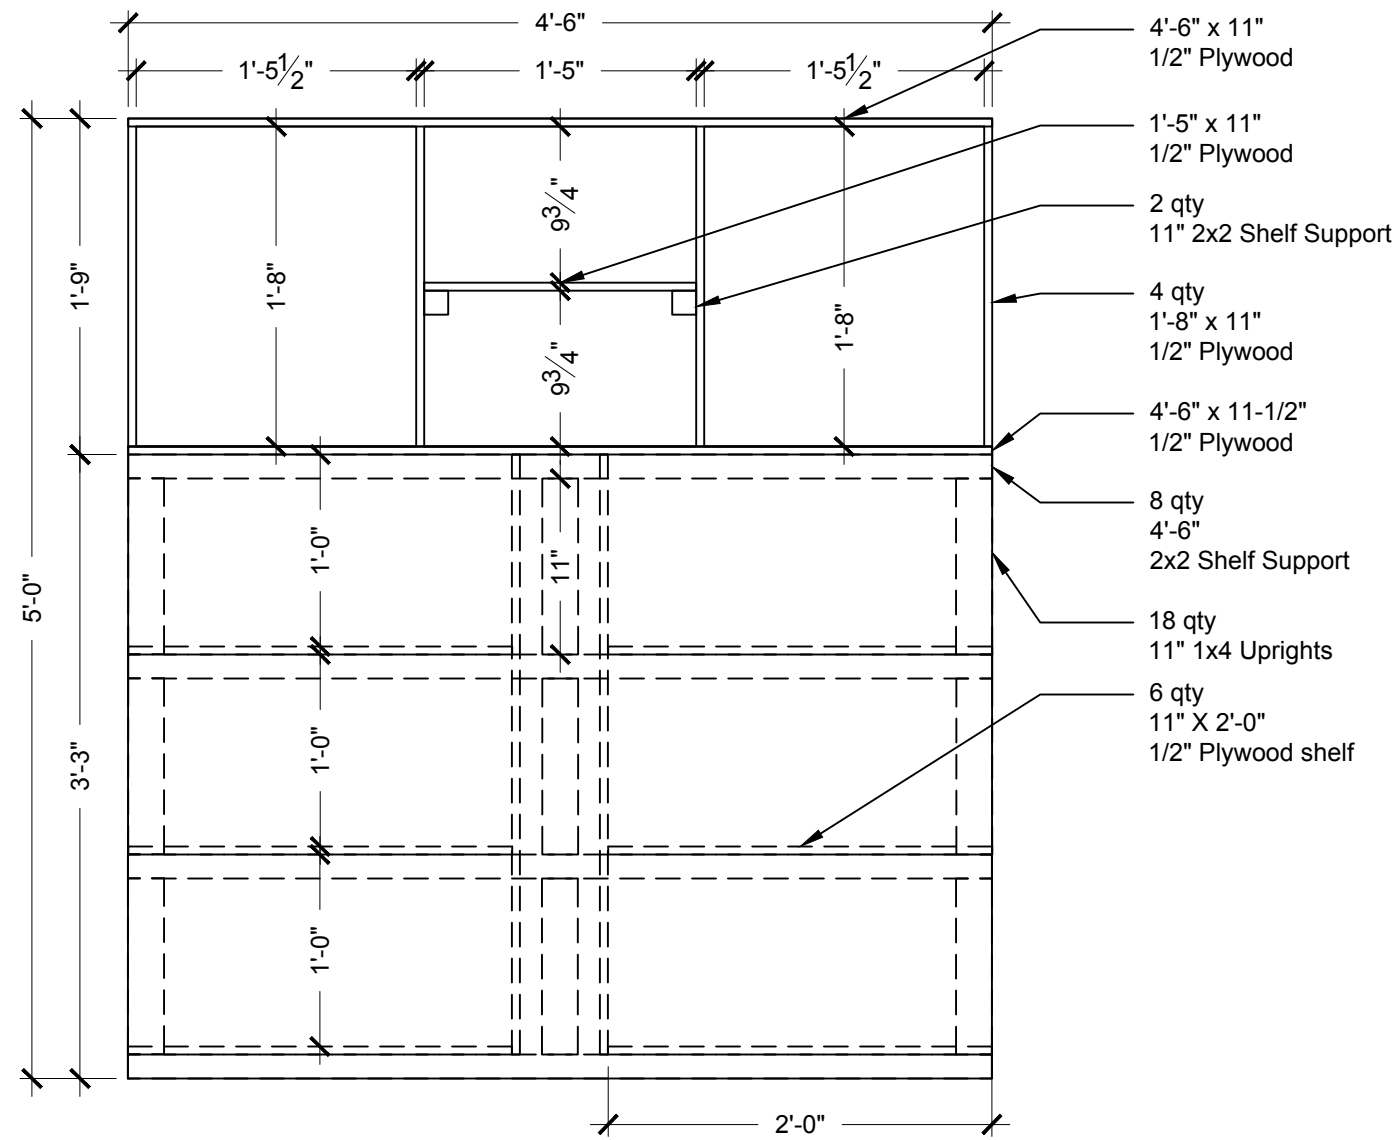

SHEET TITLE
**CUSTOM FURNITURE
HEADBOARD DETAIL**

**BRIDGETOWN ARTISAN
INTERIOR DESIGN**

GRANT KIESER
2017-03-05

SHEET NO:

1

1

FRONT VIEW

Scale: 1"=1'-0"

2

SIDE VIEW

Scale: 1"=1'-0"